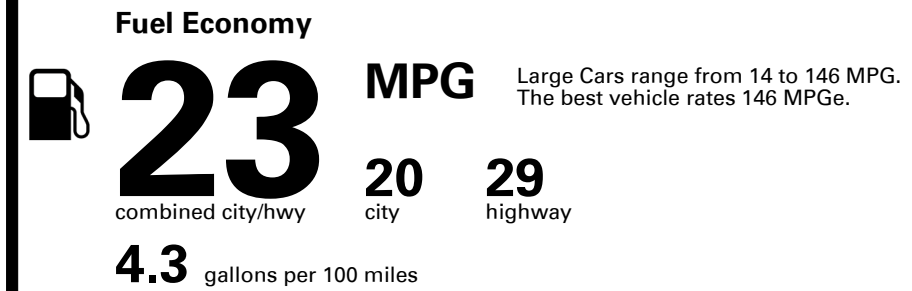

Inland Freight & Handling : \$1,495.00

TOTAL PRICE: \$66,185.00

71 A 0816VMORNI

EPA DOT Fuel Economy and Environment

Gasoline Vehicle

You spend \$5,000
more in fuel costs over 5 years compared to the average new vehicle.

Annual fuel cost \$2,700

Fuel Economy & Greenhouse Gas Rating (tailpipe only)

Smog Rating (tailpipe only)

This vehicle emits 382 grams CO₂ per mile. The best emits 0 grams per mile (tailpipe only). Producing and distributing fuel also create emissions; learn more at fueleconomy.gov.