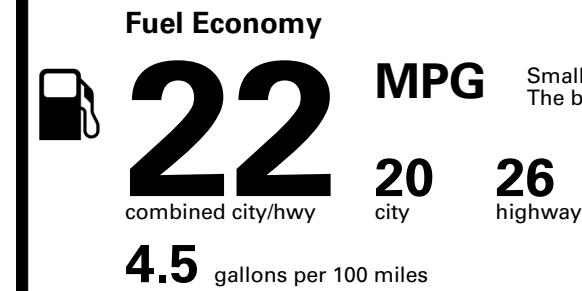

TOTAL PRICE: \$61,050.00

Inland Freight & Handling : \$1,495.00

EPA DOT Fuel Economy and Environment

Gasoline Vehicle

Small SUVs range from 14 to 125 MPG. The best vehicle rates 146 MPGe.

You spend \$5,750
more in fuel costs over 5 years
 compared to the average new vehicle.