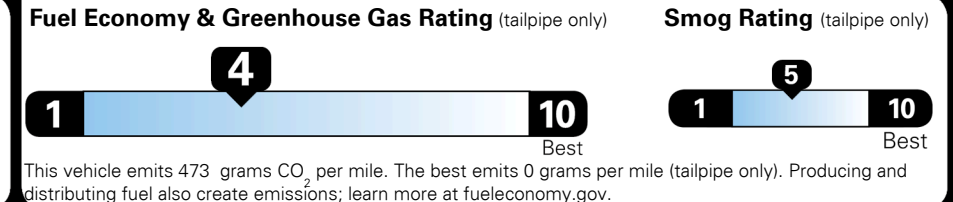

Full Tank of Gas

GENESIS WARRANTY

- 5-year/60,000-mile New Vehicle Warranty*
- 10-year/100,000-mile Powertrain Warranty*
- 7-year/Unlimited-mile Anti-perforation Warranty*
- Limited warranties, see retailer for details

Manufacturer's Suggested Retail Price: $75,950.00

ADDED FEATURES:

- *VIK BLACK(PH3) Paint $650.00
- Accessories
- *Cargo Net $55.00
- *Crossbars $520.00
- *First Aid Kit $65.00
- *Fragrance Cartridges $160.00
- *NFC Key Card $30.00

SOLD TO: LA713 SHIPPED TO: LA713
GENESIS OF NEW ORLEANS
3240 POWER BLVD.
METAIRIE LA 70003

VIN: KMUHDESC1TU324628	EXTERIOR COLOR: VIK BLACK	INTERIOR/SEAT COLOR: VANILLA BEIGE/SMOKY
MODEL: V0482A65	PORT OF ENTRY: NC	TRANSPORT: TRUCK
EMISSIONS: This vehicle is certified to meet emission requirements in all 50 states		ACCESSORY WEIGHT: 11 lbs./ 5 kgs.

Inland Freight & Handling : $1,495.00

TOTAL PRICE: $78,925.00

335 A 3426VMORNI 35

EPA DOT Fuel Economy and Environment

Gasoline Vehicle

Fuel Economy

19 MPG
combined city/hwy

16 MPG
city

22 MPG
highway

5.3 gallons per 100 miles

Standard SUVs range from 12 to 115 MPG. The best vehicle rates 146 MPGe.

You spend $8,000
more in fuel costs over 5 years compared to the average new vehicle.

Annual fuel cost $3,300

Actual results will vary for many reasons, including driving conditions and how you drive and maintain your vehicle. The average new vehicle gets 29 MPG and costs $8,500 to fuel over 5 years. Cost estimates are based on 15,000 miles per year at $ 4.15 per gallon. MPGe is miles per gasoline gallon equivalent. Vehicle emissions are a significant cause of climate change and smog.

fueleconomy.gov

Calculate personalized estimates and compare vehicles

GOVERNMENT 5-STAR SAFETY RATINGS

Overall Vehicle Score ★ ★ ★ ★ ★

Based on the combined rating of frontal, side and rollover. Should ONLY be compared to other vehicles of similar size and weight.

Frontal Crash	Driver Passenger	★ ★ ★ ★ ★
Based on the risk of injury in a frontal impact. Should ONLY be compared to other vehicles of similar size and weight.		
Side Crash	Front seat Rear seat	★ ★ ★ ★ ★
Based on the risk of injury in a side impact.		
Rollover		★ ★ ★ ★ ★
Based on the risk of rollover in a single-vehicle crash.		

Star ratings range from 1 to 5 stars (★★★★★) with 5 being the highest.
Source: National Highway Traffic Safety Administration (NHTSA).
www.safercar.gov or 1-888-327-4236

Manufacturer's suggested retail price includes manufacturer's recommended pre-delivery service. Gasoline license and title fees state and local taxes and dealer installed options and accessories are not included in the manufacturer's suggested retail price. This label has been affixed to this vehicle by Genesis Motor America, pursuant to the requirements of 15 U.S.C. 1231 et seq. which prohibits its removal or alteration prior to delivery to the ultimate purchaser.

PARTS CONTENT INFORMATION

FOR VEHICLES IN THIS CARLINE: U.S./CANADIAN PARTS CONTENT: 3 %

MAJOR SOURCES OF FOREIGN PARTS CONTENT: KOREA: 80 %

FOR THIS VEHICLE: FINAL ASSEMBLY POINT: ULSAN, KOREA

COUNTRY OF ORIGIN:

ENGINE: KOREA TRANSMISSION: KOREA

Note: Parts content does not include final assembly, distribution, or other non-parts costs.