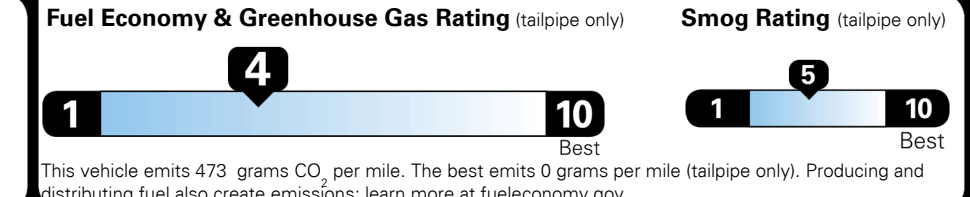

Full Tank of Gas

GENESIS WARRANTY

- 5-year/60,000-mile New Vehicle Warranty*
- 10-year/100,000-mile Powertrain Warranty*
- 7-year/Unlimited-mile Anti-perforation Warranty*
- Limited warranties, see retailer for details

Manufacturer's Suggested Retail Price: $82,330.00

ADDED FEATURES:

- *MAKALU GRAY(NCM) Paint $650.00
- Accessories
- *Cargo Blocks $40.00
- *Crossbars $520.00
- *First Aid Kit $65.00
- *Fragrance Cartridges $160.00
- *NFC Key Card $30.00

SOLD TO: LA713   **SHIPPED TO: LA713**
GENESIS OF NEW ORLEANS
3240 POWER BLVD.
METAIRIE LA 70003

VIN: KMUHEESC7TU345951	EXTERIOR COLOR: MAKALU GRAY	INTERIOR/SEAT COLOR: VANILLA BEIGE/SMOKY
MODEL: V0492A65	PORT OF ENTRY: NC	TRANSPORT: TRUCK
EMISSIONS: This vehicle is certified to meet emission requirements in all 50 states		ACCESSORY WEIGHT: 11 lbs./ 5 kgs.

Inland Freight & Handling : $1,495.00

TOTAL PRICE: $85,290.00

EPA DOT Fuel Economy and Environment

Gasoline Vehicle

Fuel Economy

19 MPG
combined city/hwy

16 MPG
city

22 MPG
highway

5.3 gallons per 100 miles

Standard SUVs range from 12 to 115 MPG. The best vehicle rates 146 MPGe.

You spend $8,000
more in fuel costs over 5 years
compared to the average new vehicle.

Annual fuel cost $3,300

Actual results will vary for many reasons, including driving conditions and how you drive and maintain your vehicle. The average new vehicle gets 29 MPG and costs $8,500 to fuel over 5 years. Cost estimates are based on 15,000 miles per year at $ 4.15 per gallon. MPGe is miles per gasoline gallon equivalent. Vehicle emissions are a significant cause of climate change and smog.

fueleconomy.gov
Calculate personalized estimates and compare vehicles

GOVERNMENT 5-STAR SAFETY RATINGS

Overall Vehicle Score ★ ★ ★ ★ ★

Based on the combined rating of frontal, side and rollover. Should ONLY be compared to other vehicles of similar size and weight.

Frontal Crash	Driver Passenger	★ ★ ★ ★ ★
Based on the risk of injury in a frontal impact. Should ONLY be compared to other vehicles of similar size and weight.		
Side Crash	Front seat Rear seat	★ ★ ★ ★ ★
Based on the risk of injury in a side impact.		
Rollover		★ ★ ★ ★
Based on the risk of rollover in a single-vehicle crash.		

Star ratings range from 1 to 5 stars (★★★★★) with 5 being the highest.
Source: National Highway Traffic Safety Administration (NHTSA).
www.safercar.gov or 1-888-327-4236

Manufacturer's suggested retail price includes manufacturer's recommended pre-delivery service. Gasoline license and title fees state and local taxes and dealer installed options and accessories are not included in the manufacturer's suggested retail price. This label has been affixed to this vehicle by Genesis Motor America, pursuant to the requirements of 15 U.S.C. 1231 et seq. which prohibits its removal or alteration prior to delivery to the ultimate purchaser.

PARTS CONTENT INFORMATION

FOR VEHICLES IN THIS CARLINE: U.S./CANADIAN PARTS CONTENT: 3 %

MAJOR SOURCES OF FOREIGN PARTS CONTENT: KOREA: 80 %

FOR THIS VEHICLE: FINAL ASSEMBLY POINT: ULSAN, KOREA

COUNTRY OF ORIGIN:

ENGINE: KOREA   TRANSMISSION: KOREA

Note: Parts content does not include final assembly, distribution, or other non-parts costs.