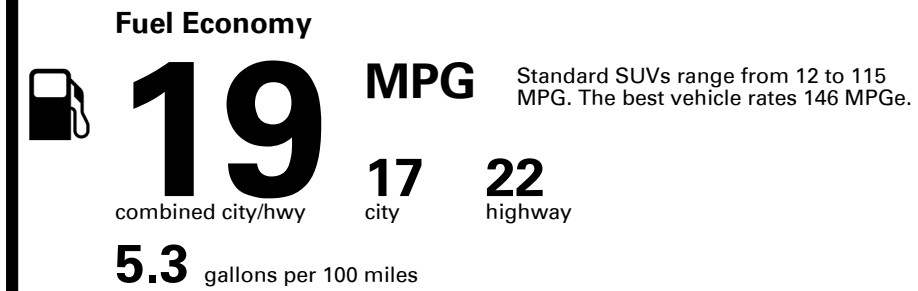

SOLD TO: LA706 SHIPPED TO: LA706
GENESIS OF LAFAYETTE
6600 JOHNSTON STREET
LAFAYETTE LA 70503

Inland Freight & Handling : \$1,495.00

VIN: KMUJBESC8TU323869	EXTERIOR COLOR: BERING BLUE	INTERIOR/SEAT COLOR: ULTRAMARINE BLUE W/
MODEL: V04F2A65	PORT OF ENTRY: NC	TRANSPORT: TRUCK
EMISSIONS: This vehicle is certified to meet emission requirements in all 50 states		ACCESSORY WEIGHT: 13 lbs./ 6 kgs.

TOTAL PRICE: \$90,355.00

335 A 3416VGLOVI 73

EPA DOT Fuel Economy and Environment

Gasoline Vehicle

You spend \$8,000
more in fuel costs over 5 years compared to the average new vehicle.

Annual fuel cost \$3,300