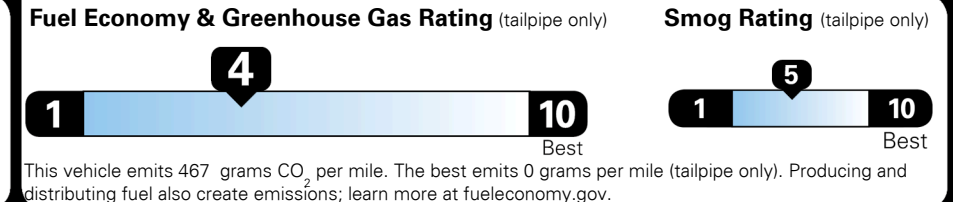

- 22" Black Alloy Wheels w/ Floating Center Caps
- Dark Headlamp Bezels, Exterior Trim, & Badging
- Nappa Leather w/ Exclusive Quilting
- Dark Interior Trim w/ Black Ash Wood

Full Tank of Gas

GENESIS WARRANTY

- 5-year/60,000-mile New Vehicle Warranty*
- 10-year/100,000-mile Powertrain Warranty*
- 7-year/Unlimited-mile Anti-perforation Warranty*
- Limited warranties, see retailer for details

Manufacturer's Suggested Retail Price: $89,400.00

ADDED FEATURES:

- *UYUNI WHITE(UYH) Paint $650.00
- Accessories
- *Cargo Blocks $40.00
- *Cargo Mat $200.00
- *First Aid Kit $65.00
- *All Season Fitted Liners $235.00
- *NFC Key Card $30.00

SOLD TO: LA706   **SHIPPED TO: LA706**
GENESIS OF LAFAYETTE
6600 JOHNSTON STREET
LAFAYETTE LA 70503

Inland Freight & Handling : $1,495.00

VIN: KMUJDESC1TU331063	EXTERIOR COLOR: UYUNI WHITE	INTERIOR/SEAT COLOR: OBSIDIAN BLACK/OBSIDIAN
MODEL: V04H2A65	PORT OF ENTRY: NC	TRANSPORT: TRUCK
EMISSIONS: This vehicle is certified to meet emission requirements in all 50 states		ACCESSORY WEIGHT: 19 lbs./ 9 kgs.

TOTAL PRICE: $92,115.00

5 A 0116VMORNI

EPA DOT Fuel Economy and Environment

Gasoline Vehicle

Fuel Economy

19 MPG
combined city/hwy

17 MPG
city

22 MPG
highway

5.3 gallons per 100 miles

Standard SUVs range from 12 to 115 MPG. The best vehicle rates 146 MPGe.

You spend $8,000
more in fuel costs over 5 years compared to the average new vehicle.

Annual fuel cost $3,300

Actual results will vary for many reasons, including driving conditions and how you drive and maintain your vehicle. The average new vehicle gets 29 MPG and costs $8,500 to fuel over 5 years. Cost estimates are based on 15,000 miles per year at $ 4.15 per gallon. MPGe is miles per gasoline gallon equivalent. Vehicle emissions are a significant cause of climate change and smog.

fueleconomy.gov
Calculate personalized estimates and compare vehicles

GOVERNMENT 5-STAR SAFETY RATINGS

Overall Vehicle Score ★ ★ ★ ★ ★

Based on the combined rating of frontal, side and rollover. Should ONLY be compared to other vehicles of similar size and weight.

Frontal Crash	Driver Passenger	★ ★ ★ ★
Based on the risk of injury in a frontal impact. Should ONLY be compared to other vehicles of similar size and weight.		
Side Crash	Front seat Rear seat	★ ★ ★ ★ ★
Based on the risk of injury in a side impact.		
Rollover		★ ★ ★ ★
Based on the risk of rollover in a single-vehicle crash.		

Manufacturer's suggested retail price includes manufacturer's recommended pre-delivery service. Gasoline license and title fees state and local taxes and dealer installed options and accessories are not included in the manufacturer's suggested retail price. This label has been affixed to this vehicle by Genesis Motor America, pursuant to the requirements of 15 U.S.C. 1231 et seq. which prohibits its removal or alteration prior to delivery to the ultimate purchaser.

Star ratings range from 1 to 5 stars (★★★★★) with 5 being the highest.
Source: National Highway Traffic Safety Administration (NHTSA).
www.safercar.gov or 1-888-327-4236

PARTS CONTENT INFORMATION

FOR VEHICLES IN THIS CARLINE: U.S./CANADIAN PARTS CONTENT: 3 %

MAJOR SOURCES OF FOREIGN PARTS CONTENT: KOREA: 80 %

FOR THIS VEHICLE: FINAL ASSEMBLY POINT: ULSAN, KOREA

COUNTRY OF ORIGIN:

ENGINE: KOREA   TRANSMISSION: KOREA

Note: Parts content does not include final assembly, distribution, or other non-parts costs.