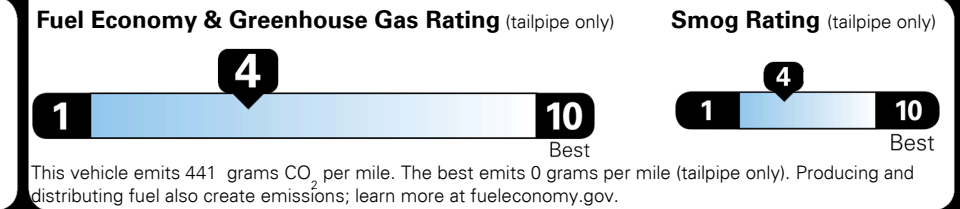

Actual results will vary for many reasons, including driving conditions and how you drive and maintain your vehicle. The average new vehicle gets 28 MPG and costs $9,500 to fuel over 5 years. Cost estimates are based on 15,000 miles per year at $ 4.25 per gallon. MPG is miles per gasoline gallon equivalent. Vehicle emissions are a significant cause of climate change and smog.

fueleconomy.gov

Calculate personalized estimates and compare vehicles

GOVERNMENT 5-STAR SAFETY RATINGS

This vehicle has not been rated by the government for overall vehicle score, frontal crash, side crash or rollover risk.

Source: National Highway Traffic Safety Administration (NHTSA).
www.safercar.gov or 1-888-327-4236

Manufacturer's suggested retail price includes manufacturer's recommended pre-delivery service. Gasoline license and title fees state and local taxes and dealer installed options and accessories are not included in the manufacturer's suggested retail price. This label has been affixed to this vehicle by Genesis Motor America, pursuant to the requirements of 15 U.S.C. 1231 et seq. which prohibits its removal or alteration prior to delivery to the ultimate purchaser.

PARTS CONTENT INFORMATION

FOR VEHICLES IN THIS CARLINE: U.S./CANADIAN PARTS CONTENT: 3 %

MAJOR SOURCES OF FOREIGN PARTS CONTENT: KOREA: 85 %

FOR THIS VEHICLE: FINAL ASSEMBLY POINT: ULSAN, KOREA

COUNTRY OF ORIGIN:

ENGINE: KOREA TRANSMISSION: KOREA

Note: Parts content does not include final assembly, distribution, or other non-parts costs.