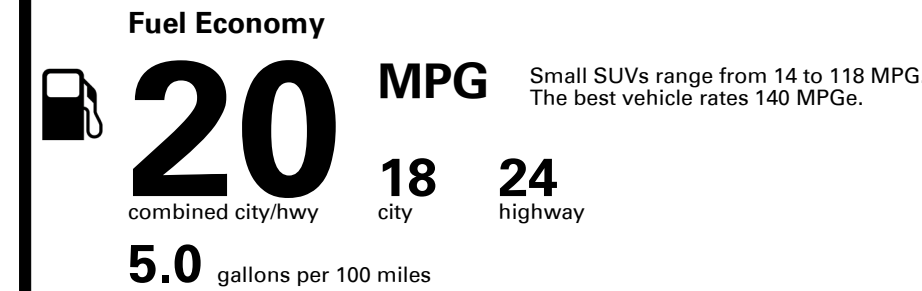

TOTAL PRICE: \$67,429.00

161 A 1405VHYPER 6

EMISSIONS:
 This vehicle is certified to meet emission requirements in all 50 states

EPA DOT Fuel Economy and Environment

Gasoline Vehicle

You spend \$6,500
 more in fuel costs over 5 years compared to the average new vehicle.